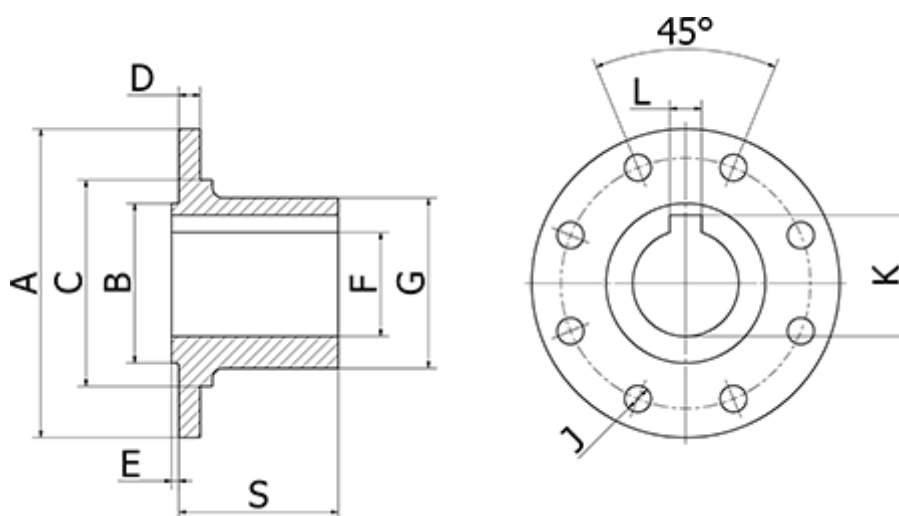

Article number: 0711172401

Description: Elbe Modflange 1.117.240
Ø165 Hole size 80H7

Measures

A = 165	J	= 16
B = 95	K	= 85.4
C = 115.5	L	= 22
D = 14	Number of flange holes	= 8
E = 2.8	S	= 125
F = 80H7		
G = 95		
H = 140		